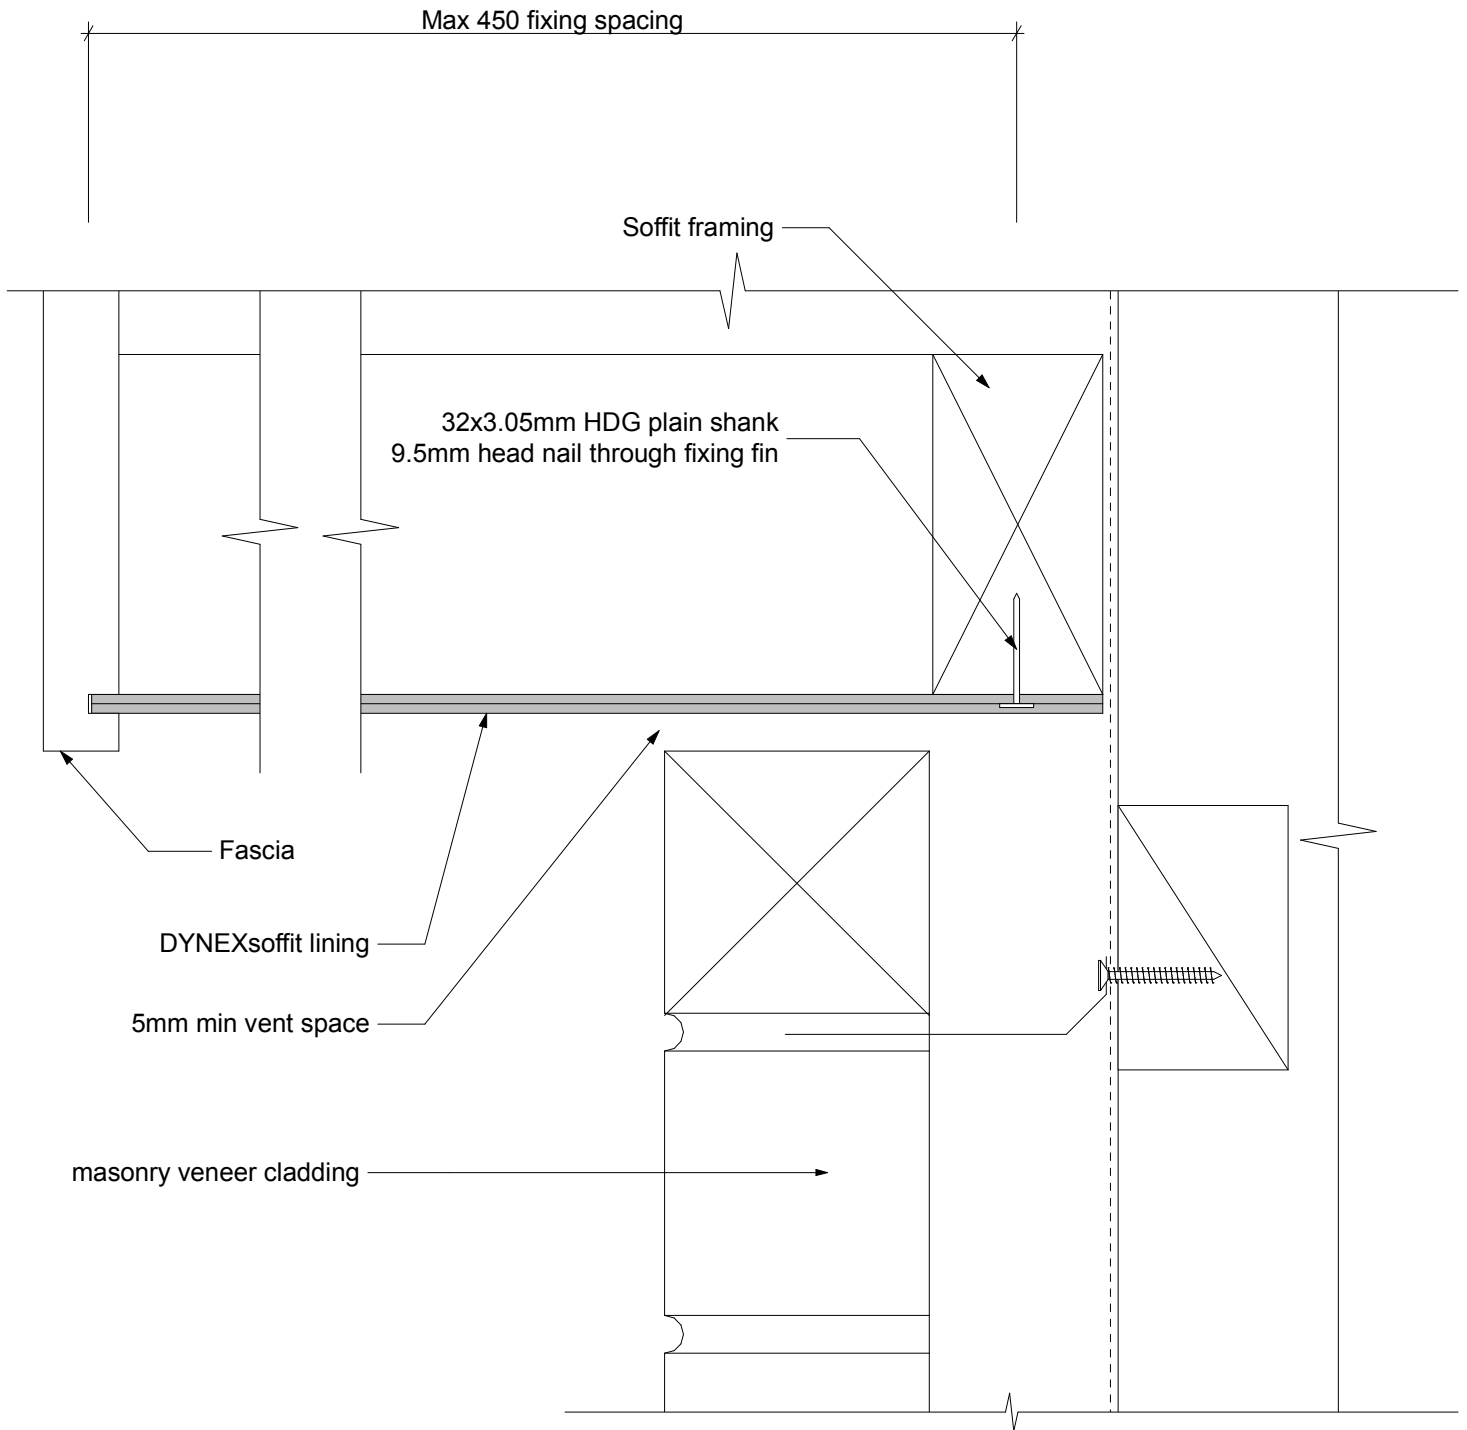

PRELIMINARY COPY

DYNEXsoffit

Standard Installation
Dy nex Soffit

Scale:	1:2
Do not scale from drawings. Contact Dynex Extrusions Ltd for exact dimensions www.Dynex.co.nz 0800 4 DYNEX (0800 4 39639)	
Date:	June 2015
Detail No:	SF-01

PRELIMINARY COPY

DYNEXsoffit

Reverse Raking Soffit Installation
 Dynex Soffit

Scale:	1:2
Do not scale from drawings. Contact Dynex Extrusions Ltd for exact dimensions www.Dynex.co.nz 0800 4 DYNEX (0800 4 39639)	
Date:	June 2015
Detail No:	SF-02

PRELIMINARY COPY

DYNEXsoffit

Masonry Veneer Installation
Dynex Soffit

Scale:	1:2
Do not scale from drawings. Contact Dynex Extrusions Ltd for exact dimensions www.Dynex.co.nz 0800 4 DYNEX (0800 4 39639)	
Date:	June 2015
Detail No:	SF-03