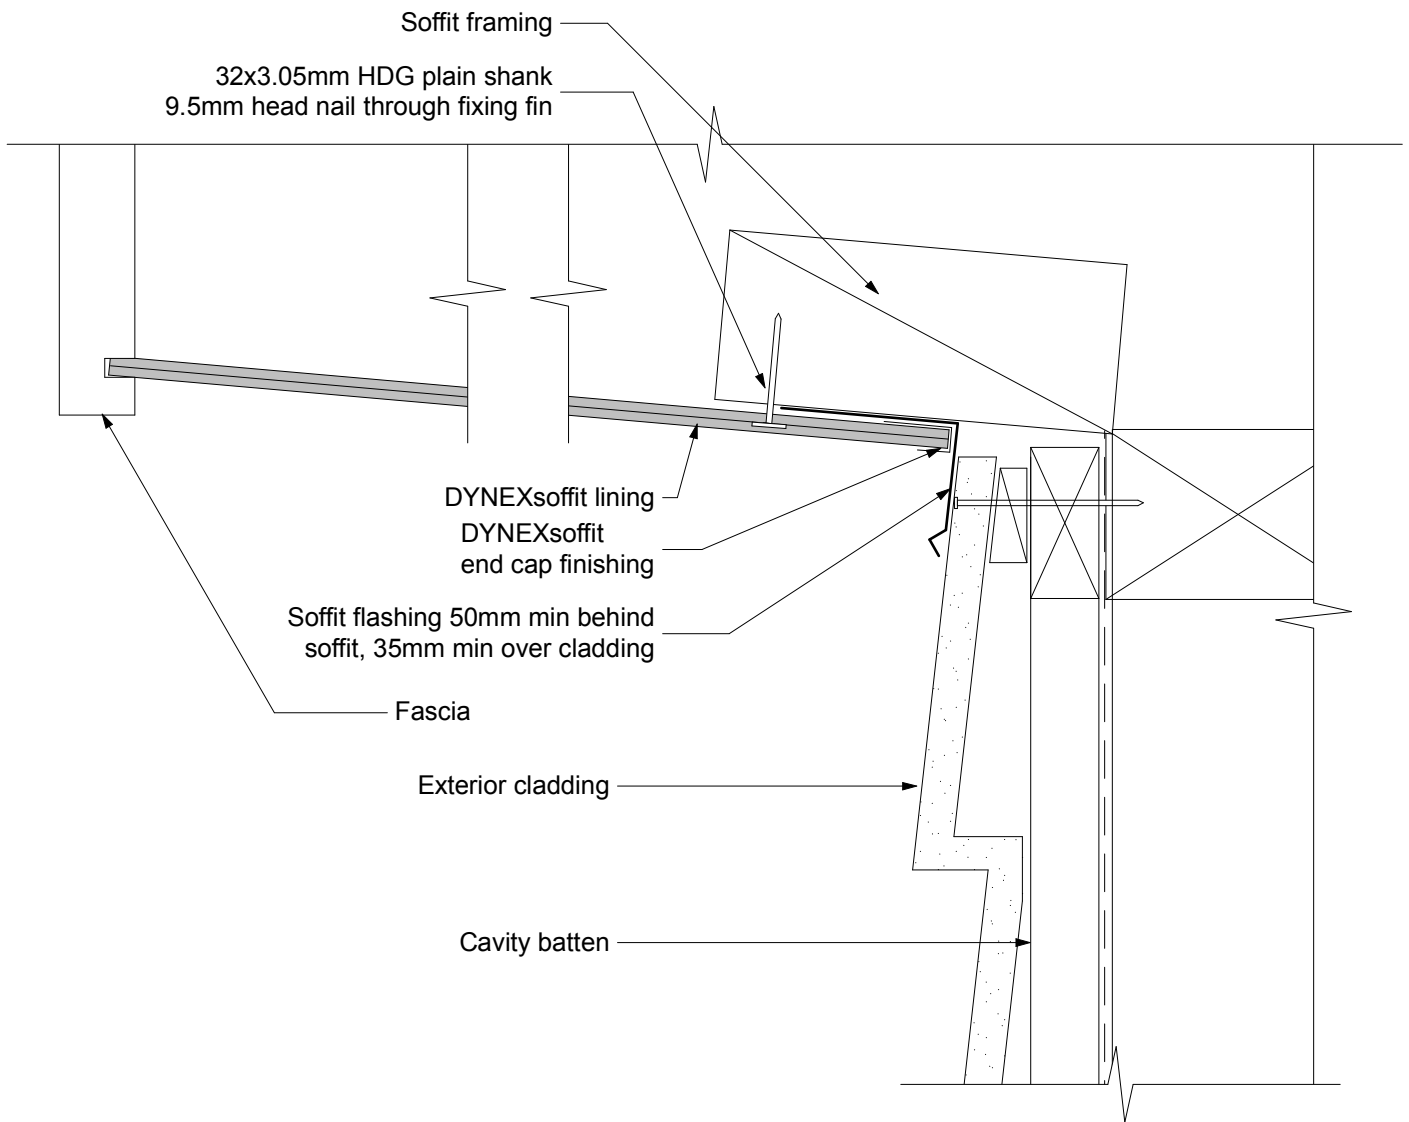

PRELIMINARY COPY

DYNEXsoffit

Standard Installation
Dy nex Soffit

Scale:	1:2
Do not scale from drawings. Contact Dynex Extrusions Ltd for exact dimensions www.Dynex.co.nz 0800 4 DYNEX (0800 4 39639)	
Date:	June 2015
Detail No:	SF-01

PRELIMINARY COPY

DYNEXsoffit

Reverse Raking Soffit Installation
 Dynex Soffit

Scale:	1:2
Do not scale from drawings. Contact Dynex Extrusions Ltd for exact dimensions www.Dynex.co.nz 0800 4 DYNEX (0800 4 39639)	
Date:	June 2015
Detail No:	SF-02

PRELIMINARY COPY

DYNEXsoffit

Masonry Veneer Installation
Dynex Soffit

Scale:	1:2
Do not scale from drawings. Contact Dynex Extrusions Ltd for exact dimensions www.Dynex.co.nz 0800 4 DYNEX (0800 4 39639)	
Date:	June 2015
Detail No:	SF-03